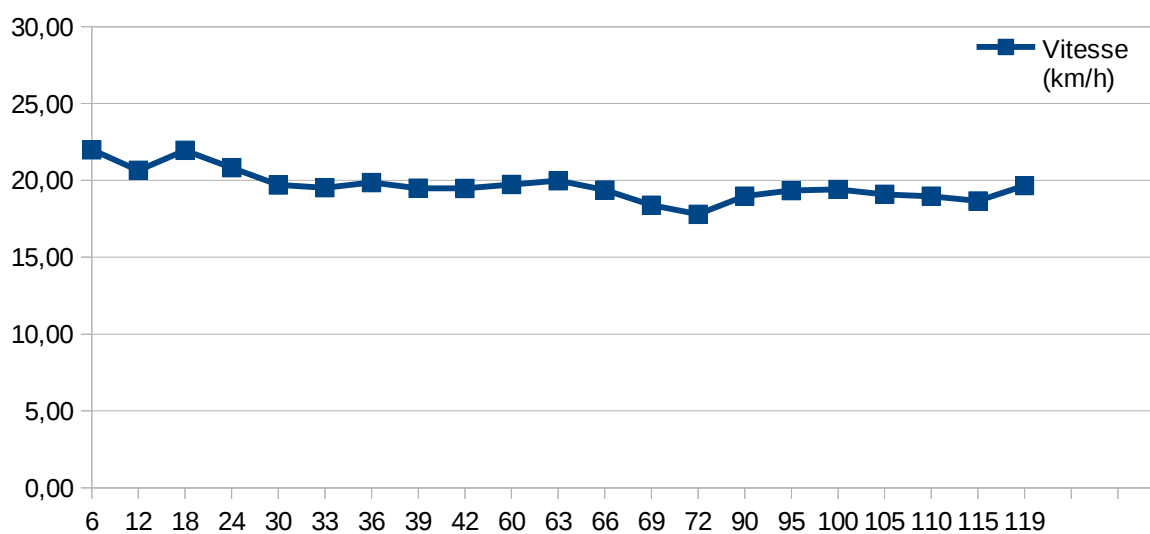

Carine

Tour	Coccinelle	Horaire	Temps (HH.mm.ss)	Vitesse (km/h)
6	Carine	17:06:18,28	00:11:24,85	22,00
12	Carine	18:15:23,46	00:12:09,32	20,66
18	Carine	19:19:36,42	00:11:26,25	21,95
24	Carine	20:23:16,15	00:12:03,27	20,83
30	Carine	21:30:17,78	00:12:44,50	19,71
33	Carine	22:04:31,74	00:12:51,57	19,53
36	Carine	22:38:52,18	00:12:38,67	19,86
39	Carine	23:14:02,96	00:12:52,86	19,49
42	Carine	23:50:05,67	00:12:53,54	19,48
60	Carine	03:21:07,56	00:12:43,34	19,74
63	Carine	03:56:53,10	00:12:33,90	19,98
66	Carine	04:32:17,82	00:12:57,59	19,38
69	Carine	05:09:51,30	00:13:39,24	18,39
72	Carine	05:48:04,58	00:14:06,44	17,80
90	Carine	09:34:05,00	00:13:13,84	18,98
95	Carine	10:34:27,76	00:12:58,83	19,34
100	Carine	11:34:21,71	00:12:56,02	19,41
105	Carine	12:33:54,80	00:13:09,27	19,09
110	Carine	13:35:02,34	00:13:14,18	18,97
115	Carine	14:34:42,12	00:13:27,34	18,66
119	Carine	15:23:00,83	00:12:46,36	19,66

Nb Tours	Distance	Temps cumulé	V. moyenne	Vm. max
21	87,885	04:28:51,18	19,66	22,00