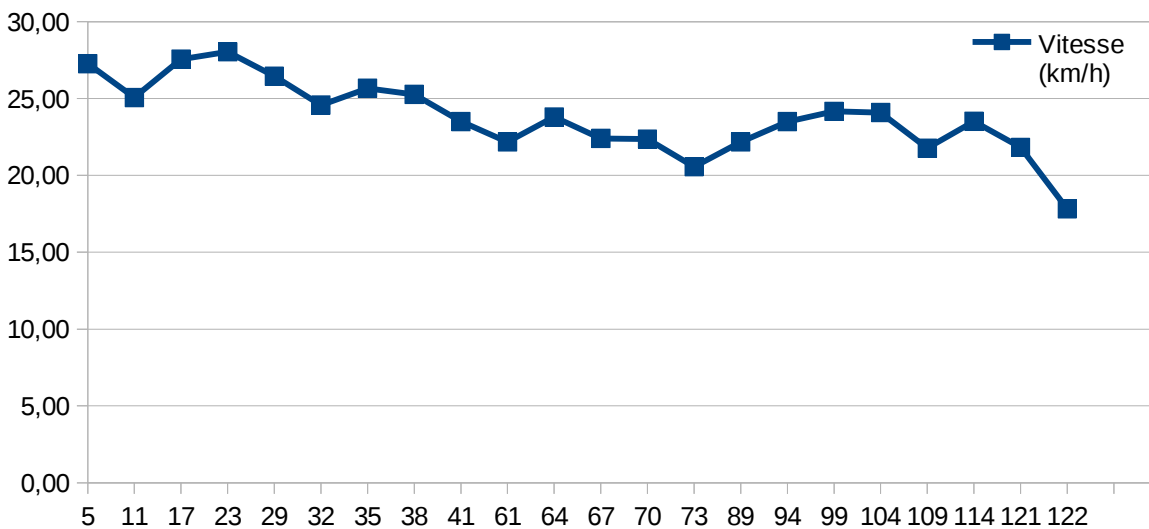

Thomas

Tour	Coccinelle	Horaire	Temps (HH.mm.ss)	Vitesse (km/h)
5	Thomas	16:54:53,43	00:09:12,32	27,28
11	Thomas	18:03:14,14	00:10:00,97	25,07
17	Thomas	19:08:10,18	00:09:06,60	27,56
23	Thomas	20:11:12,88	00:08:57,17	28,05
29	Thomas	21:17:33,29	00:09:29,38	26,46
32	Thomas	21:51:40,17	00:10:12,99	24,58
35	Thomas	22:26:13,51	00:09:46,88	25,67
38	Thomas	23:01:10,11	00:09:56,16	25,27
41	Thomas	23:37:12,13	00:10:40,97	23,51
61	Thomas	03:32:26,78	00:11:19,23	22,18
64	Thomas	04:07:26,12	00:10:33,02	23,80
67	Thomas	04:43:30,22	00:11:12,40	22,41
70	Thomas	05:21:04,92	00:11:13,62	22,37
73	Thomas	06:00:17,27	00:12:12,70	20,56
89	Thomas	09:20:51,17	00:11:19,47	22,17
94	Thomas	10:21:28,94	00:10:41,05	23,50
99	Thomas	11:21:25,69	00:10:23,20	24,18
104	Thomas	12:20:45,53	00:10:25,29	24,09
109	Thomas	13:21:48,17	00:11:31,88	21,78
114	Thomas	14:21:14,78	00:10:40,61	23,52
121	Thomas	15:48:22,62	00:11:30,16	21,83
122	Thomas	16:02:27,74	00:14:05,13	17,83

Nb Tours	Distance	Temps cumulé	V. moyenne	Vm. max
22	92,07	03:54:31,20	23,80	28,05