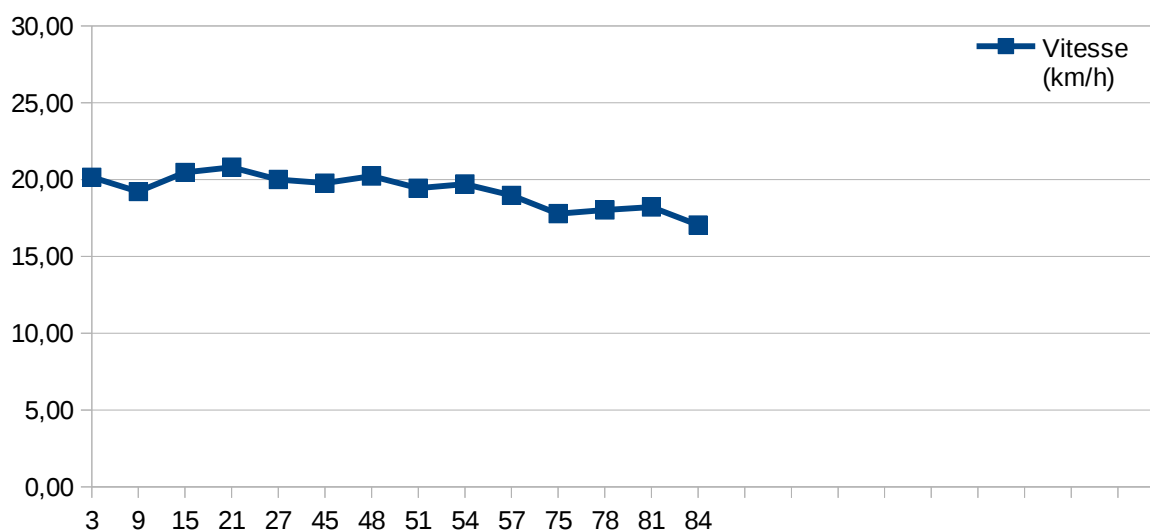

Maryelle

Tour	Coccinelle	Horaire	Temps (HH.mm.ss)	Vitesse (km/h)
3	Maryelle	16:34:34,24	00:12:27,69	20,15
9	Maryelle	17:42:31,55	00:13:04,37	19,21
15	Maryelle	18:48:37,23	00:12:16,32	20,46
21	Maryelle	19:52:14,92	00:12:04,30	20,80
27	Maryelle	20:57:17,92	00:12:33,45	20,00
45	Maryelle	00:26:37,12	00:12:42,29	19,76
48	Maryelle	01:00:50,99	00:12:24,96	20,22
51	Maryelle	01:35:31,26	00:12:55,27	19,43
54	Maryelle	02:10:39,08	00:12:44,72	19,70
57	Maryelle	02:46:33,44	00:13:14,39	18,97
75	Maryelle	06:27:18,89	00:14:07,65	17,77
78	Maryelle	07:05:38,53	00:13:56,28	18,02
81	Maryelle	07:43:14,26	00:13:47,13	18,21
84	Maryelle	08:22:28,88	00:14:44,48	17,03

Nb Tours	Distance	Temps cumulé	V. moyenne	Vm. max
14	58,59	03:03:03,30	19,27	20,80