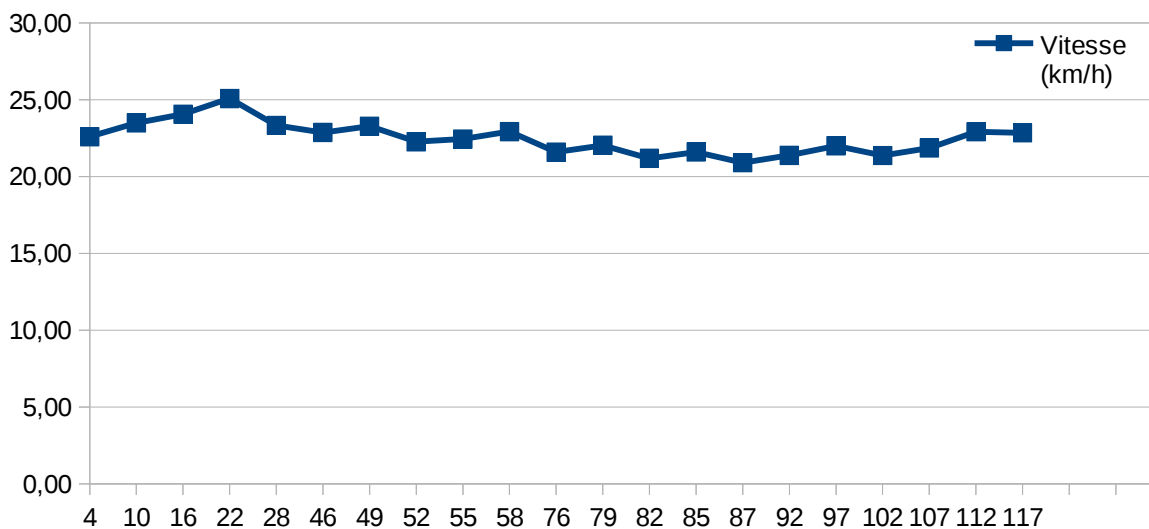

Célia

Tour	Coccinelle	Horaire	Temps (HH.mm.ss)	Vitesse (km/h)
4	Célia	16:45:41,12	00:11:06,88	22,59
10	Célia	17:53:13,17	00:10:41,63	23,48
16	Célia	18:59:03,58	00:10:26,36	24,05
22	Célia	20:02:15,71	00:10:00,80	25,08
28	Célia	21:08:03,91	00:10:45,99	23,32
46	Célia	00:37:36,19	00:10:59,07	22,86
49	Célia	01:11:38,43	00:10:47,45	23,27
52	Célia	01:46:48,06	00:11:16,81	22,26
55	Célia	02:21:50,51	00:11:11,43	22,44
58	Célia	02:57:30,69	00:10:57,26	22,92
76	Célia	06:38:56,78	00:11:37,89	21,59
79	Célia	07:17:02,35	00:11:23,82	22,03
82	Célia	07:55:05,48	00:11:51,22	21,18
85	Célia	08:34:06,42	00:11:37,54	21,60
87	Célia	08:57:40,85	00:12:00,96	20,90
92	Célia	09:57:52,20	00:11:44,72	21,38
97	Célia	10:58:08,39	00:11:24,95	22,00
102	Célia	11:58:23,21	00:11:45,18	21,36
107	Célia	12:58:11,16	00:11:29,42	21,85
112	Célia	13:58:51,20	00:10:57,59	22,91
117	Célia	14:57:50,05	00:10:59,59	22,84

Nb Tours	Distance	Temps cumulé	V. moyenne	Vm. max
21	87,885	03:55:06,56	22,47	25,08