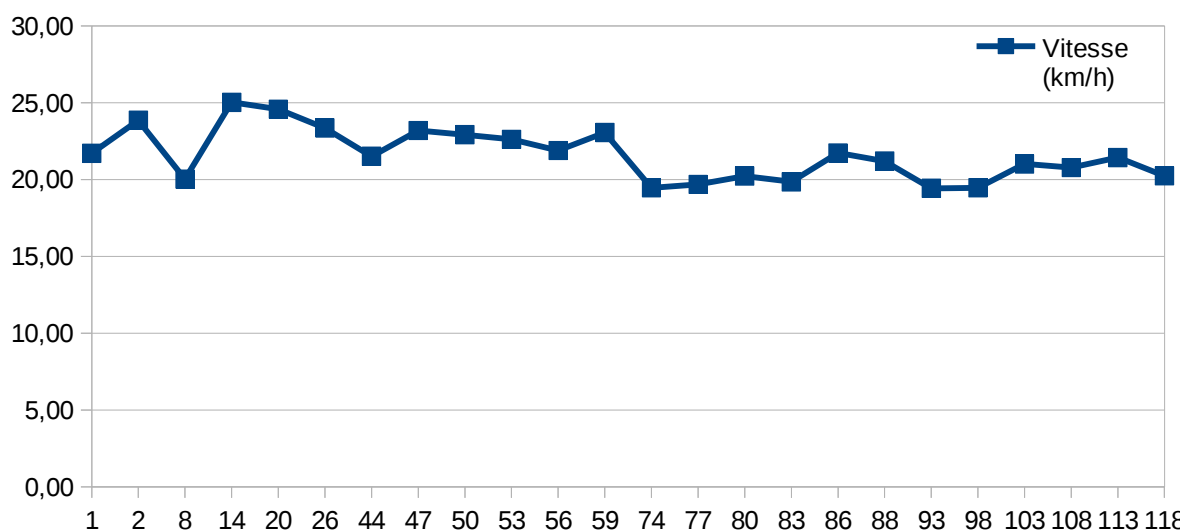

Richard

Tour	Coccinelle	Horaire	Temps (HH.mm.ss)	Vitesse (km/h)
1	Richard	16:11:34,84	00:11:34,07	21,71
2	Richard	16:22:06,55	00:10:31,72	23,85
8	Richard	17:29:27,18	00:12:32,39	20,02
14	Richard	18:36:20,92	00:10:02,23	25,02
20	Richard	19:40:10,62	00:10:13,07	24,57
26	Richard	20:44:44,48	00:10:45,22	23,35
44	Richard	00:13:54,84	00:11:40,49	21,51
47	Richard	00:48:26,03	00:10:49,85	23,18
50	Richard	01:22:35,99	00:10:57,56	22,91
53	Richard	01:57:54,37	00:11:06,31	22,61
56	Richard	02:33:19,05	00:11:28,54	21,88
59	Richard	03:08:24,23	00:10:53,54	23,05
74	Richard	06:13:11,25	00:12:53,99	19,47
77	Richard	06:51:42,26	00:12:45,48	19,68
80	Richard	07:29:27,14	00:12:24,79	20,23
83	Richard	08:07:44,40	00:12:38,92	19,85
86	Richard	08:45:39,89	00:11:33,48	21,73
88	Richard	09:09:31,71	00:11:50,87	21,19
93	Richard	10:10:47,90	00:12:55,70	19,42
98	Richard	11:11:02,50	00:12:54,11	19,46
103	Richard	12:10:20,24	00:11:57,04	21,01
108	Richard	13:10:16,30	00:12:05,14	20,78
113	Richard	14:10:34,17	00:11:42,97	21,43
118	Richard	15:10:14,47	00:12:24,43	20,24

Nb Tours	Distance	Temps cumulé	V. moyenne	Vm. max
24	100,44	04:40:41,91	21,59	25,02