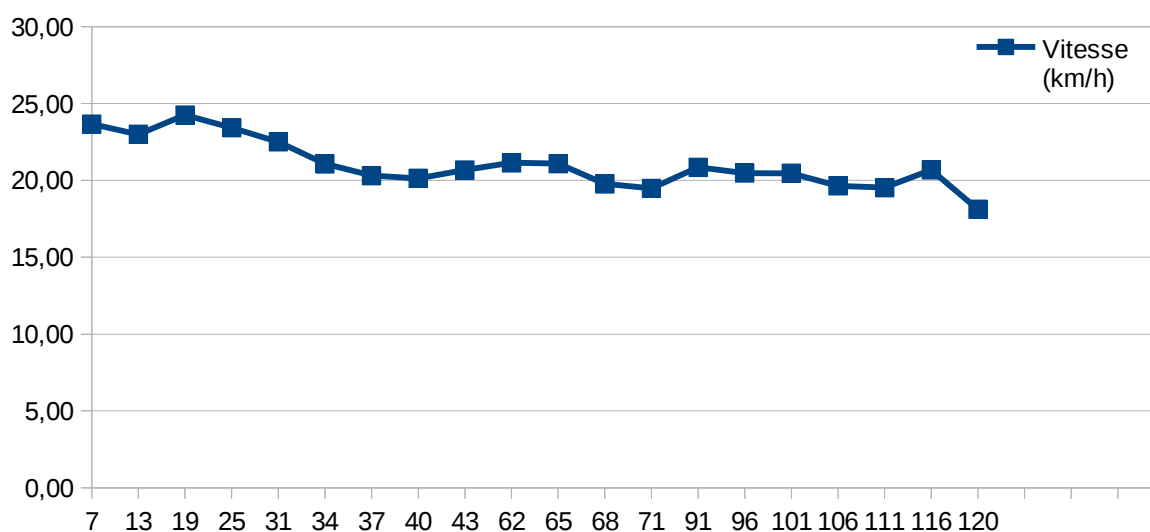

Lotfi

Tour	Coccinelle	Horaire	Temps (HH.mm.ss)	Vitesse (km/h)
7	Lotfi	17:16:54,80	00:10:36,52	23,67
13	Lotfi	18:26:18,69	00:10:55,24	22,99
19	Lotfi	19:29:57,55	00:10:21,13	24,26
25	Lotfi	20:33:59,26	00:10:43,12	23,43
31	Lotfi	21:41:27,19	00:11:09,41	22,51
34	Lotfi	22:16:26,64	00:11:54,90	21,07
37	Lotfi	22:51:13,96	00:12:21,79	20,31
40	Lotfi	23:26:31,17	00:12:28,21	20,14
43	Lotfi	00:02:14,35	00:12:08,68	20,68
62	Lotfi	03:44:19,21	00:11:52,43	21,15
65	Lotfi	04:19:20,24	00:11:54,12	21,10
68	Lotfi	04:56:12,07	00:12:41,85	19,78
71	Lotfi	05:33:58,14	00:12:53,22	19,48
91	Lotfi	09:46:07,49	00:12:02,49	20,85
96	Lotfi	10:46:43,44	00:12:15,68	20,48
101	Lotfi	11:46:38,03	00:12:16,32	20,46
106	Lotfi	12:46:41,74	00:12:46,95	19,64
111	Lotfi	13:47:53,61	00:12:51,27	19,53
116	Lotfi	14:46:50,47	00:12:08,36	20,68
120	Lotfi	15:36:52,46	00:13:51,63	18,12

Nb Tours	Distance	Temps cumulé	V. moyenne	Vm. max
20	83,7	04:00:13,32	21,02	24,26