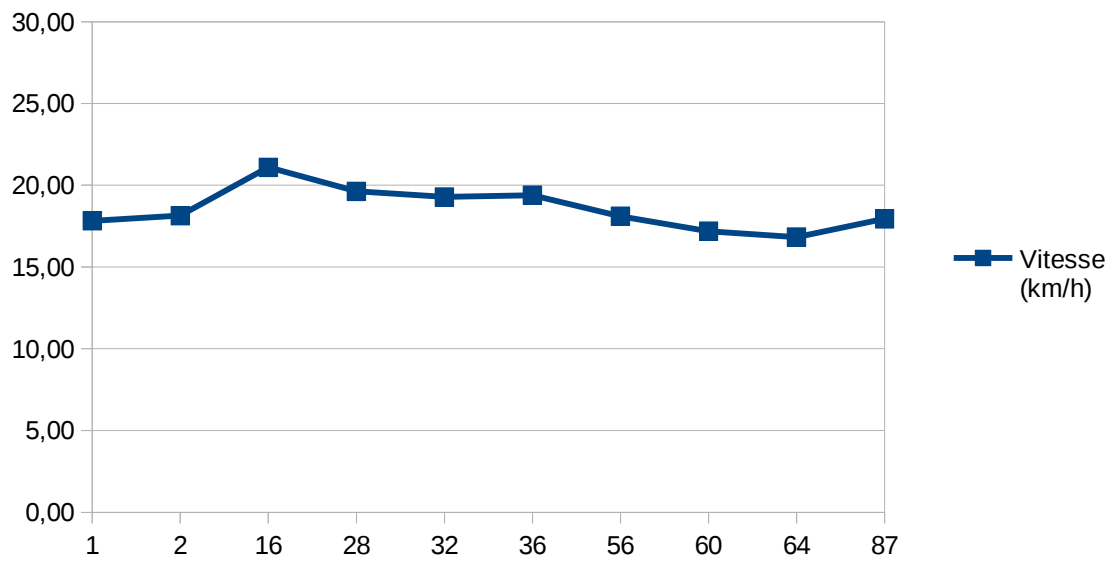

Fred

Tour	Coccinelle	Horaire	Temps (HH.mm.ss)	Vitesse (km/h)
1	Fred	16:14:05,92	00:14:05,15	17,83
2	Fred	16:27:56,37	00:13:50,45	18,14
16	Fred	19:34:19,45	00:11:54,19	21,10
28	Fred	22:16:11,41	00:12:47,61	19,63
32	Fred *	23:10:57,00	00:13:01,30	19,28
36	Fred	00:05:58,35	00:12:56,98	19,39
56	Fred	04:49:20,93	00:13:52,26	18,10
60	Fred	05:50:06,11	00:14:36,64	17,19
64	Fred	06:54:51,85	00:14:55,41	16,83
87	Fred	12:19:00,12	00:13:59,52	17,95

Nb Tours	Distance	Temps cumulé	V. moyenne	V. max
10	41,85	02:15:59,51	18,54	21,10