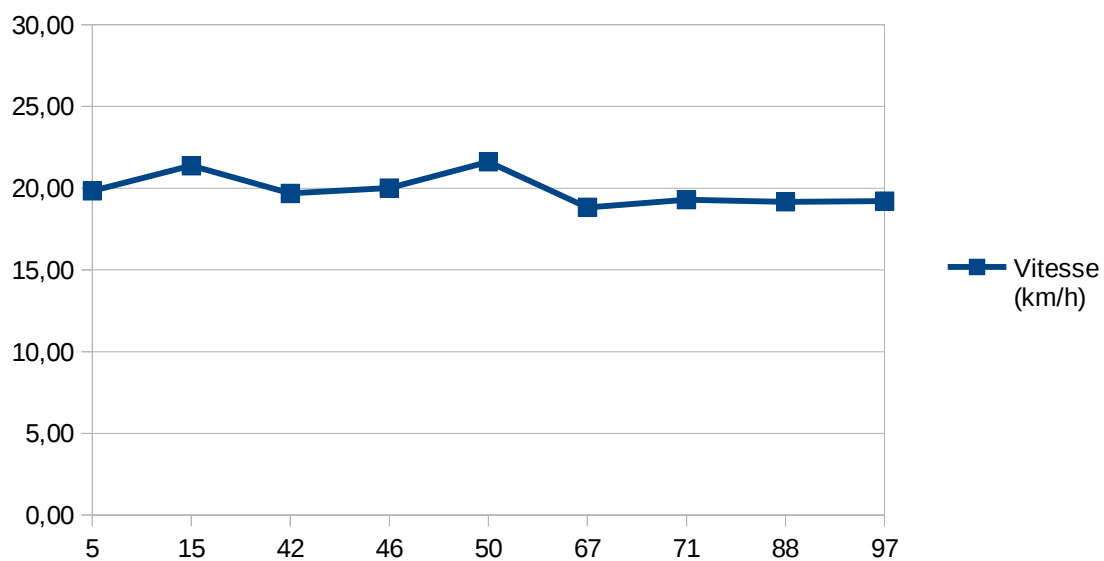

Stéphane

Tour	Coccinelle	Horaire	Temps (HH.mm.ss)	Vitesse (km/h)
5	Stéphane	17:08:58,74	00:12:39,64	19,83
15	Stéphane	19:22:25,26	00:11:44,98	21,37
42	Stéphane	01:29:57,15	00:12:45,67	19,68
46	Stéphane	02:27:43,83	00:12:33,03	20,01
50	Stéphane	03:24:18,00	00:11:37,14	21,61
67	Stéphane	07:38:52,58	00:13:20,35	18,82
71	Stéphane	08:38:41,47	00:13:00,99	19,29
88	Stéphane	12:32:06,29	00:13:06,18	19,16
97	Stéphane	14:39:29,95	00:13:04,38	19,21

Nb Tours	Distance	Temps cumulé	V. moyenne	V. max
9	37,665	01:53:52,36	19,89	21,61