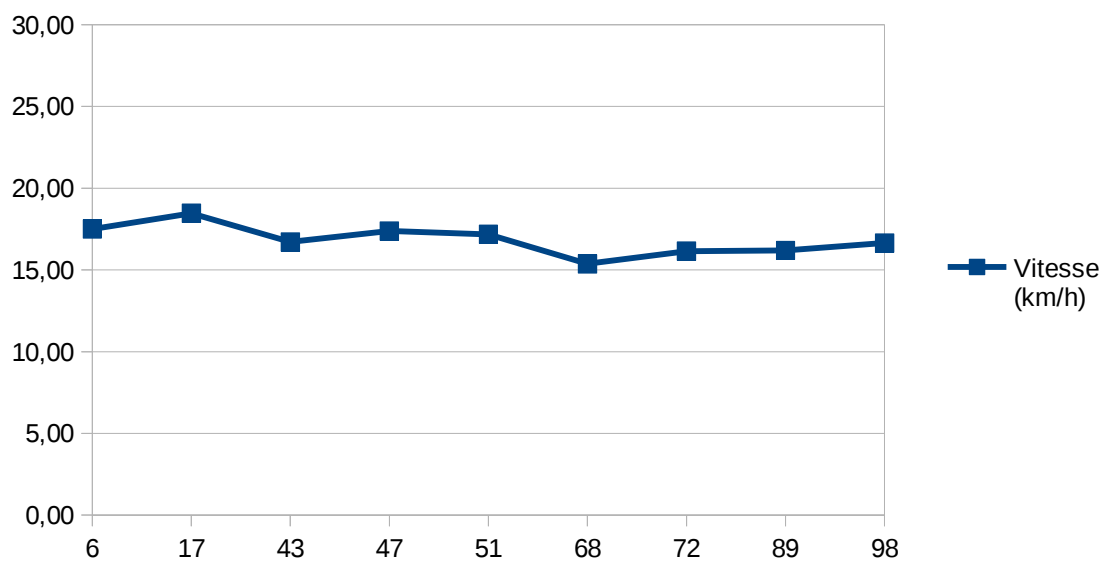

Jenny

Tour	Coccinelle	Horaire	Temps (HH.mm.ss)	Vitesse (km/h)
6	Jenny	17:23:19,80	00:14:21,07	17,50
17	Jenny	19:47:55,40	00:13:35,96	18,46
43	Jenny	01:44:59,00	00:15:01,85	16,71
47	Jenny	02:42:10,92	00:14:27,10	17,38
51	Jenny	03:38:55,46	00:14:37,47	17,17
68	Jenny	07:55:13,03	00:16:20,46	15,37
72	Jenny	08:54:14,42	00:15:32,96	16,15
89	Jenny	12:47:36,89	00:15:30,61	16,19
98	Jenny	14:54:35,17	00:15:05,23	16,64

Nb Tours	Distance	Temps cumulé	V. moyenne	V. max
9	37,665	02:14:32,71	16,84	18,46