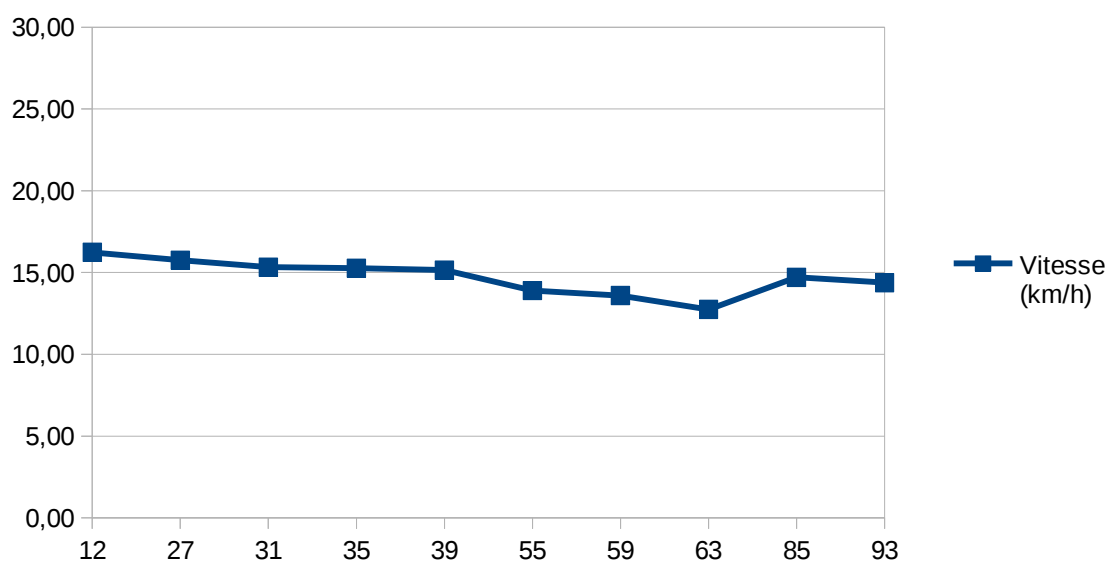

Alix

Tour	Coccinelle	Horaire	Temps (HH.mm.ss)	Vitesse (km/h)
12	Alix	18:43:32,87	00:15:27,90	16,24
27	Alix	22:03:23,80	00:15:56,25	15,76
31	Alix	22:57:55,70	00:16:22,96	15,33
35	Alix	23:53:01,38	00:16:26,74	15,27
39	Alix	00:47:56,14	00:16:34,88	15,14
55	Alix	04:35:28,67	00:18:04,31	13,89
59	Alix	05:35:29,47	00:18:28,19	13,60
63	Alix	06:39:56,44	00:19:42,09	12,75
85	Alix	11:50:54,67	00:17:04,36	14,71
93	Alix	13:46:40,76	00:17:27,68	14,38

Nb Tours	Distance	Temps cumulé	V. moyenne	V. max
10	41,85	02:51:35,36	14,71	16,24