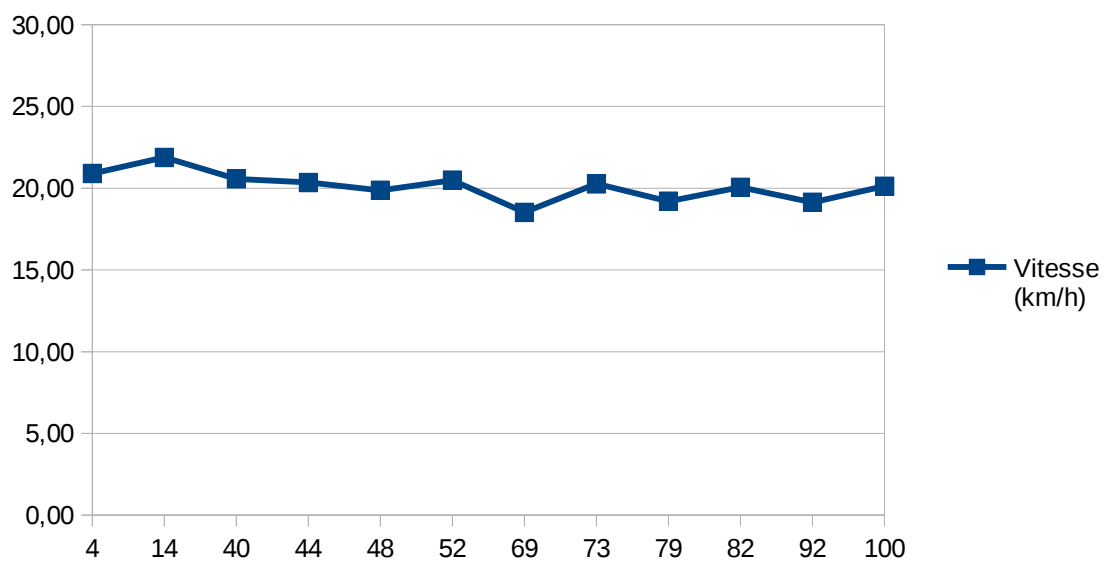

Sylvie

Tour	Coccinelle	Horaire	Temps (HH.mm.ss)	Vitesse (km/h)
4	Sylvie	16:56:19,10	00:12:01,09	20,89
14	Sylvie	19:10:40,29	00:11:28,45	21,88
40	Sylvie	01:00:09,00	00:12:12,71	20,56
44	Sylvie	01:57:19,63	00:12:20,63	20,34
48	Sylvie	02:54:49,19	00:12:38,27	19,87
52	Sylvie	03:51:10,84	00:12:15,39	20,49
69	Sylvie	08:08:46,71	00:13:33,68	18,52
73	Sylvie	09:06:37,85	00:12:23,44	20,27
79	Sylvie	10:29:26,93	00:13:04,74	19,20
82	Sylvie	11:07:33,28	00:12:31,11	20,06
92	Sylvie	13:29:13,09	00:13:07,44	19,13
100	Sylvie	15:18:26,80	00:12:28,73	20,12

Nb Tours	Distance	Temps cumulé	V. moyenne	V. max
12	50,22	02:30:05,68	20,11	21,88