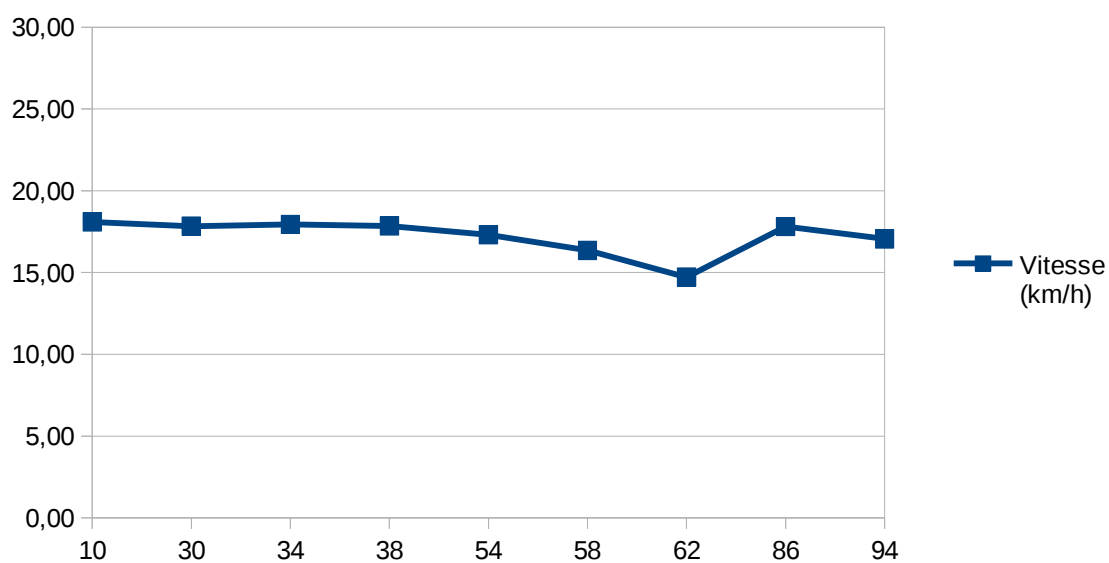

Muriel

Tour	Coccinelle	Horaire	Temps (HH.mm.ss)	Vitesse (km/h)
10	Muriel	18:16:40,32	00:13:52,80	18,09
30	Muriel	22:41:32,74	00:14:04,83	17,83
34	Muriel	23:36:34,64	00:13:59,77	17,94
38	Muriel	00:31:21,26	00:14:04,06	17,85
54	Muriel	04:17:24,37	00:14:30,53	17,31
58	Muriel	05:17:01,28	00:15:21,13	16,36
62	Muriel	06:20:14,36	00:17:03,83	14,72
86	Muriel	12:05:00,60	00:14:05,93	17,81
94	Muriel	14:01:24,19	00:14:43,43	17,05

Nb Tours	Distance	Temps cumulé	V. moyenne	V. max
9	37,665	02:11:46,31	17,22	18,09