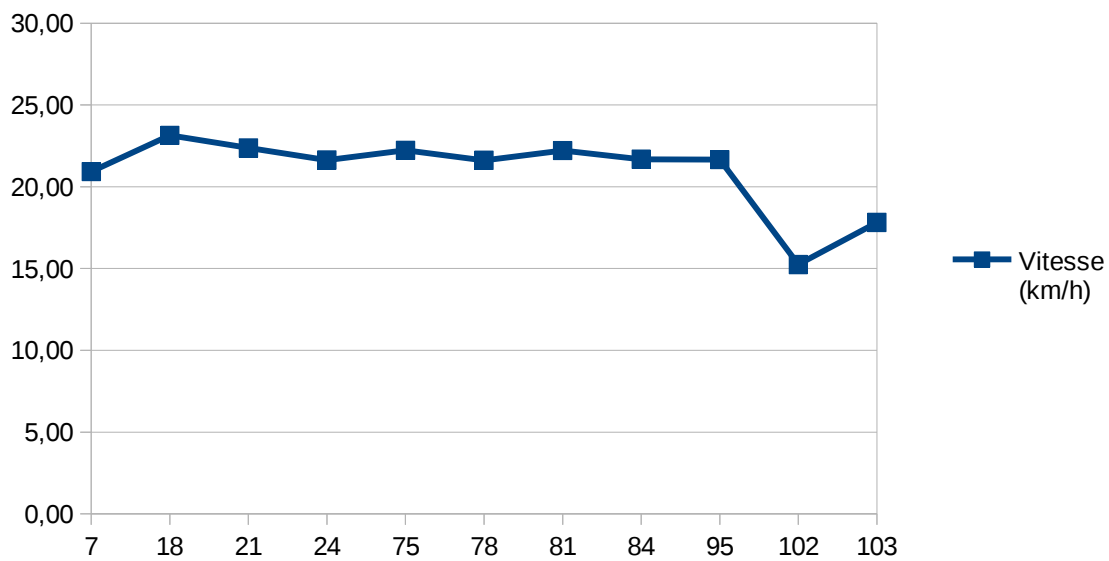

Louis

Tour	Coccinelle	Horaire	Temps (HH.mm.ss)	Vitesse (km/h)
7	Louis	17:35:19,82	00:12:00,02	20,92
18	Louis	19:58:46,33	00:10:50,93	23,15
21	Louis	20:37:15,39	00:11:13,51	22,37
24	Louis	21:17:05,49	00:11:36,45	21,63
75	Louis	09:34:38,43	00:11:17,66	22,23
78	Louis	10:16:22,19	00:11:36,99	21,62
81	Louis	10:55:02,17	00:11:18,30	22,21
84	Louis	11:33:50,32	00:11:34,92	21,68
95	Louis	14:12:59,65	00:11:35,47	21,66
102	Louis	15:48:22,26	00:16:28,18	15,25
103	Louis	16:02:27,73	00:14:05,47	17,82

Nb Tours	Distance	Temps cumulé	V. moyenne	V. max
11	46,035	02:13:37,90	20,96	23,15