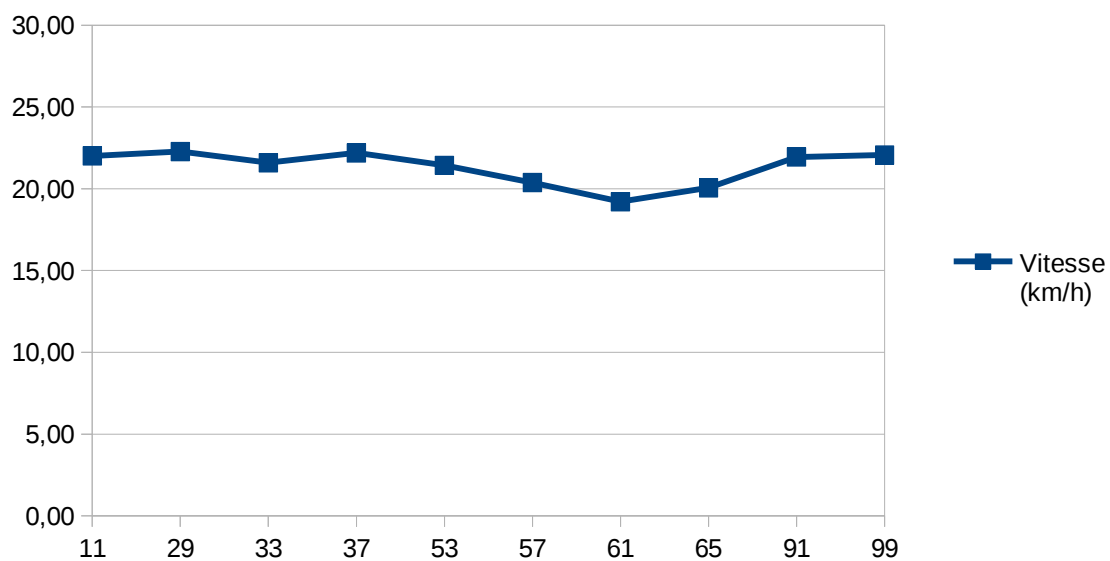

David

Tour	Coccinelle	Horaire	Temps (HH.mm.ss)	Vitesse (km/h)
11	David	18:28:04,98	00:11:24,66	22,01
29	David	22:27:27,92	00:11:16,51	22,27
33	David *	23:22:34,87	00:11:37,87	21,59
37	David	00:17:17,21	00:11:18,86	22,19
53	David	04:02:53,84	00:11:43,00	21,43
57	David	05:01:40,15	00:12:19,23	20,38
61	David	06:03:10,53	00:13:04,43	19,21
65	David	07:07:22,98	00:12:31,14	20,06
91	David	13:16:05,65	00:11:26,70	21,94
99	David	15:05:58,07	00:11:22,90	22,06

Nb Tours	Distance	Temps cumulé	V. moyenne	V. max
10	41,85	01:58:05,30	21,31	22,27