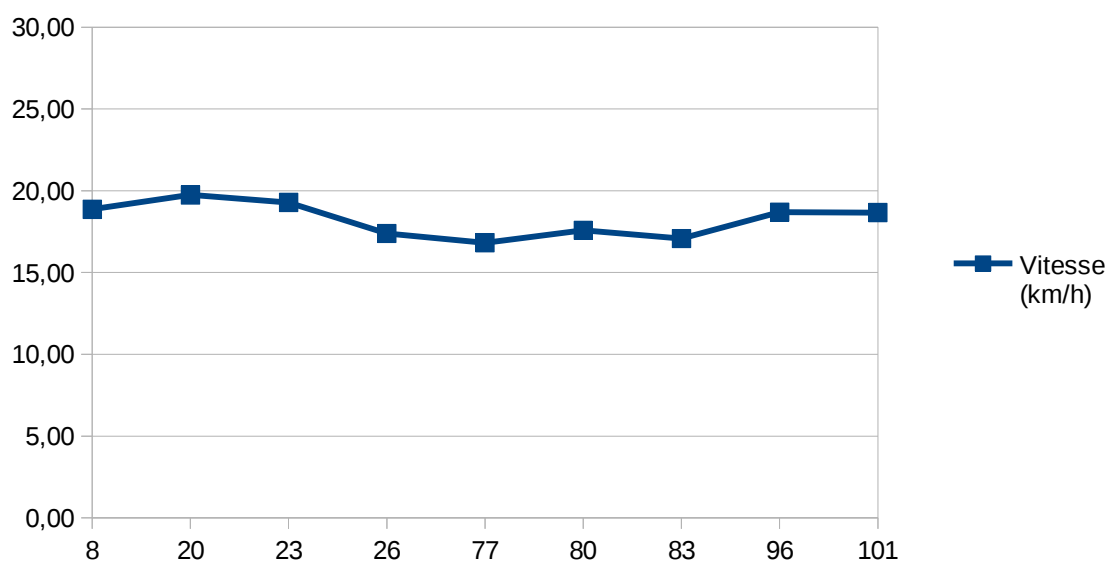

Luhan

Tour	Coccinelle	Horaire	Temps (HH.mm.ss)	Vitesse (km/h)
8	Luhan	17:48:38,54	00:13:18,72	18,86
20	Luhan	20:26:01,88	00:12:43,04	19,74
23	Luhan	21:05:29,04	00:13:01,31	19,28
26	Luhan	21:47:27,56	00:14:26,47	17,39
77	Luhan	10:04:45,20	00:14:55,61	16,82
80	Luhan	10:43:43,88	00:14:16,95	17,58
83	Luhan	11:22:15,40	00:14:42,13	17,08
96	Luhan	14:26:25,57	00:13:25,93	18,69
101	Luhan	15:31:54,08	00:13:27,29	18,66

Nb Tours	Distance	Temps cumulé	V. moyenne	V. max
9	37,665	02:04:17,45	18,24	19,74