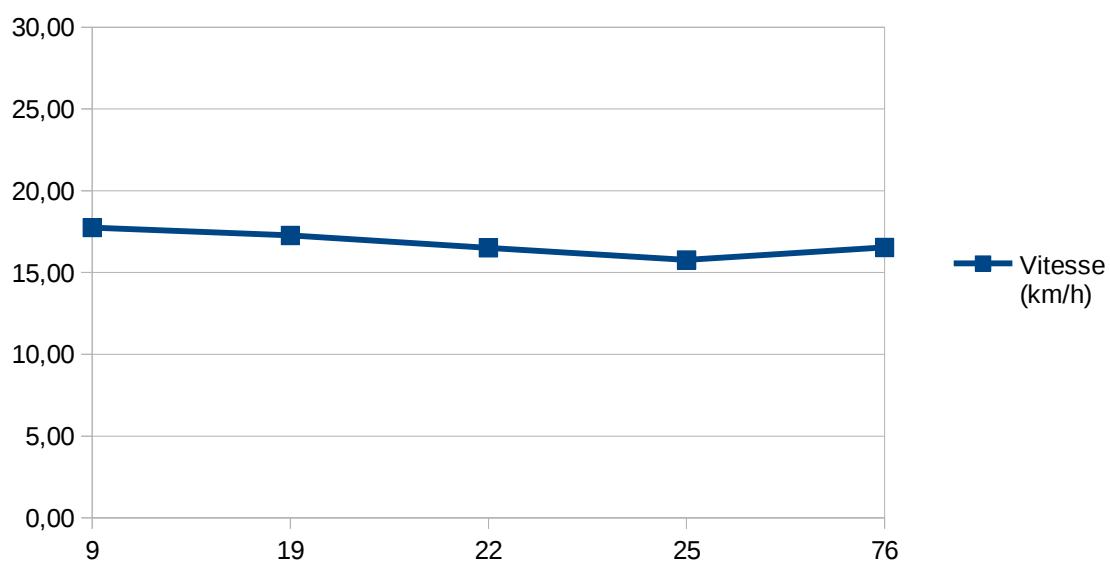

Fiona

Tour	Coccinelle	Horaire	Temps (HH.mm.ss)	Vitesse (km/h)
9	Fiona	18:02:47,52	00:14:08,99	17,75
19	Fiona	20:13:18,85	00:14:32,52	17,27
22	Fiona	20:52:27,74	00:15:12,36	16,51
25	Fiona	21:33:01,09	00:15:55,61	15,77
76	Fiona	09:49:49,59	00:15:11,16	16,53

Nb Tours	Distance	Temps cumulé	V. moyenne	V. max
5	20,925	01:15:00,64	16,77	17,75