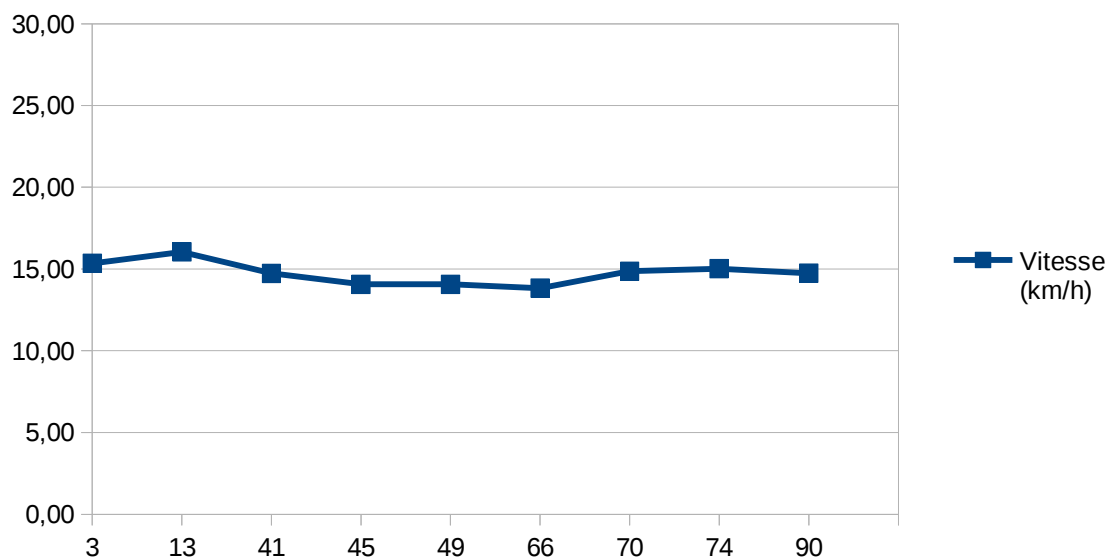

Marie-Laure

Tour	Coccinelle	Horaire	Temps (HH.mm.ss)	Vitesse (km/h)
3	Marie-Laure	16:44:18,02	00:16:21,66	15,35
13	Marie-Laure	18:59:11,84	00:15:38,97	16,05
41	Marie-Laure	01:17:11,49	00:17:02,65	14,73
45	Marie-Laure	02:15:10,81	00:17:51,18	14,06
49	Marie-Laure	03:12:40,87	00:17:51,68	14,06
66	Marie-Laure	07:25:32,23	00:18:09,25	13,83
70	Marie-Laure	08:25:40,48	00:16:53,78	14,86
74	Marie-Laure	09:23:20,77	00:16:42,92	15,02
90	Marie-Laure	13:04:38,96	00:17:02,07	14,74

Nb Tours	Distance	Temps cumulé	V. moyenne	V. max
9	37,665	02:33:34,16	14,74	16,05