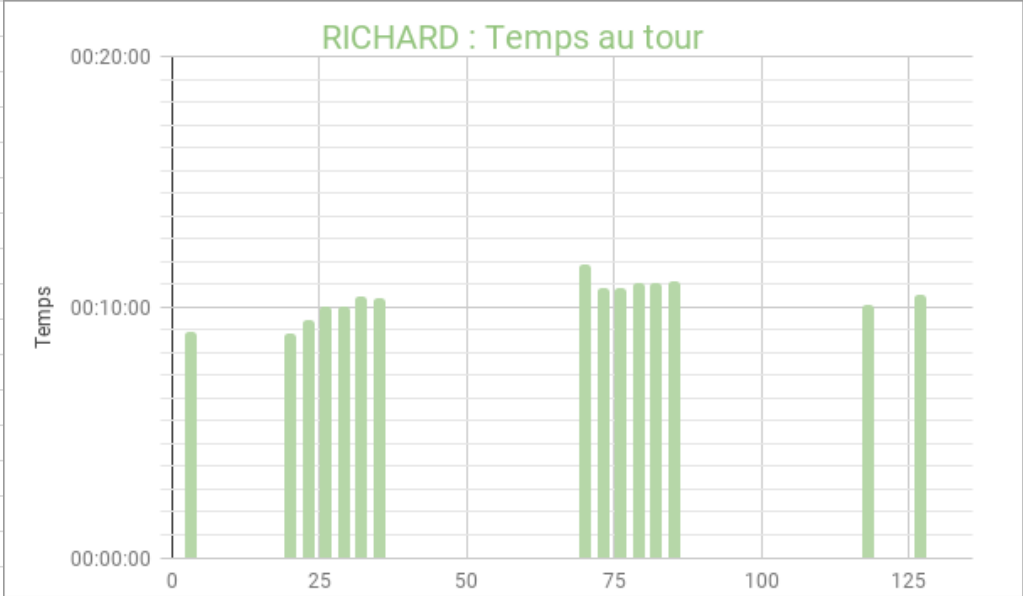

Tour	Heure	Temps	V moy	Ecart moy	
0		00:00:00			
3	16:27:26	0:09:00	27,90	-3,46	
20	19:25:51	0:08:55	28,16	-3,72	
23	19:54:15	0:09:28	26,52	-2,09	
26	20:23:38	0:10:01	25,07	-0,63	
29	20:52:44	0:10:03	24,99	-0,55	
32	21:22:51	0:10:26	24,07	+0,37	
35	21:53:04	0:10:22	24,22	+0,21	
70	04:31:55	0:11:42	21,46	+2,97	
73	05:03:21	0:10:45	23,36	+1,08	
76	05:34:44	0:10:46	23,32	+1,11	
79	06:06:13	0:10:56	22,97	+1,47	
82	06:38:24	0:10:59	22,86	+1,57	
85	07:11:01	0:11:00	22,83	+1,61	
118	13:19:30	0:10:04	24,94	-0,51	
127	14:57:26	0:10:31	23,88	+0,56	
134					
		0:10:20	24,44	(σ 1,83)	Average
20	19:25:51	0:08:55	28,16	-3,72	Best
70	04:31:55	0:11:42	21,46	+2,97	Worst