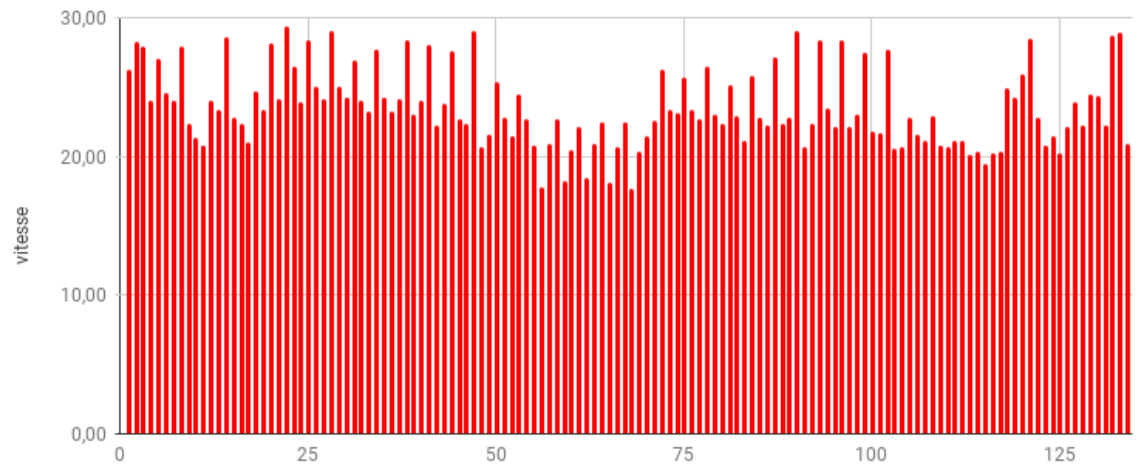

37	Celia		22:14:15	0:10:23	24,18
38	Thomas	22h20	22:23:07	0:08:52	28,32
39	Carine		22:34:00	0:10:53	23,07
40	Lotfi		22:44:28	0:10:28	23,99
41	Thomas		22:53:25	0:08:57	28,06
42	Carine		23:04:41	0:11:16	22,29
43	Lotfi		23:15:13	0:10:32	23,84
44	Thomas		23:24:19	0:09:06	27,59
45	Carine		23:35:23	0:11:04	22,69
46	Lotfi		23:46:36	0:11:13	22,39
47	Thomas		23:55:15	0:08:39	29,03
48	Carine		00:07:25	0:12:10	20,64
49	Lotfi		00:19:05	0:11:40	21,52
50	Thomas		00:28:59	0:09:54	25,36
51	Carine		00:39:59	0:11:00	22,83
52	Lotfi		00:51:40	0:11:41	21,49
53	Thomas		01:01:55	0:10:15	24,50
54	Carine	01h	01:12:58	0:11:03	22,72
55	Lotfi		01:25:03	0:12:05	20,78
56	Clémence	1h20	01:39:13	0:14:10	17,72
57	DavidV		01:51:13	0:12:00	20,93
58	Stephane		02:02:16	0:11:03	22,72
59	Clémence		02:16:03	0:13:47	18,22
60	DavidV		02:28:19	0:12:16	20,47
61	Stephane		02:39:40	0:11:21	22,12
62	Clémence		02:53:17	0:13:37	18,44
63	DavidV		03:05:17	0:12:00	20,93
64	Stephane		03:16:28	0:11:11	22,45
65	Clémence		03:30:21	0:13:53	18,09
66	DavidV		03:42:30	0:12:09	20,67
67	Stephane		03:53:40	0:11:10	22,49
68	Clémence	04h	04:07:51	0:14:11	17,70
69	DavidV		04:20:13	0:12:22	20,30
70	Richard	4h20	04:31:55	0:11:42	21,46
71	DavidK		04:43:01	0:11:06	22,62
72	Celia		04:52:36	0:09:35	26,20
73	Richard		05:03:21	0:10:45	23,36
74	DavidK		05:14:11	0:10:50	23,18
75	Celia		05:23:58	0:09:47	25,67
76	Richard		05:34:44	0:10:46	23,32

Vitesses moyennes